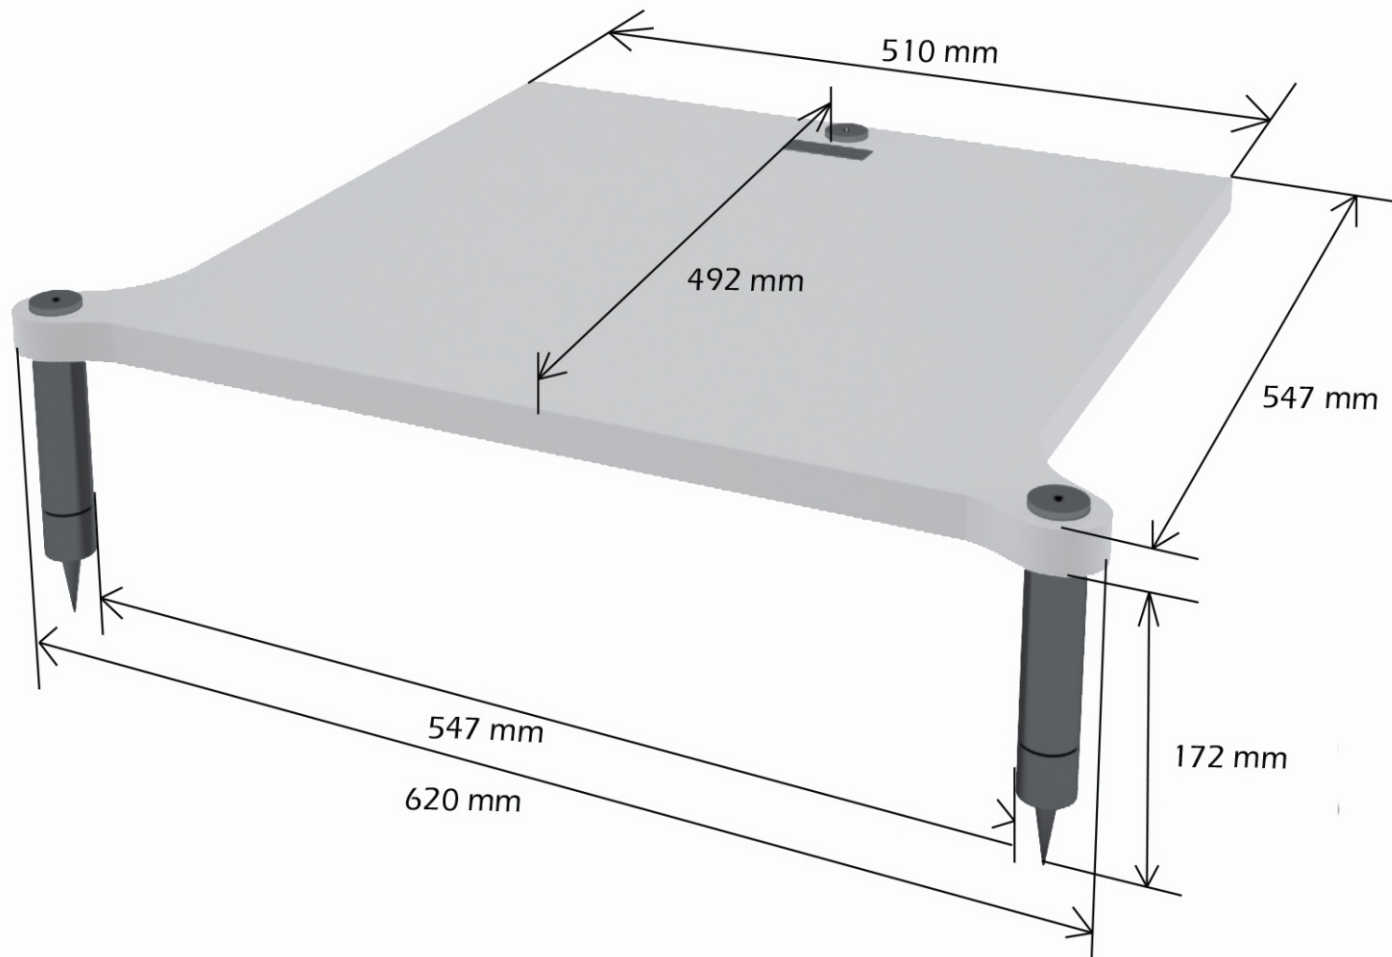

LIGHT TRIPOD useful height bottom shelf

LIGHT TRIPOD useful height 122 mm

LIGHT TRIPOD useful height 172 mm

LIGHT TRIPOD useful height 222 mm

LIGHT TRIPOD useful height 272 mm

LIGHT TRIPOD useful height 322 mm