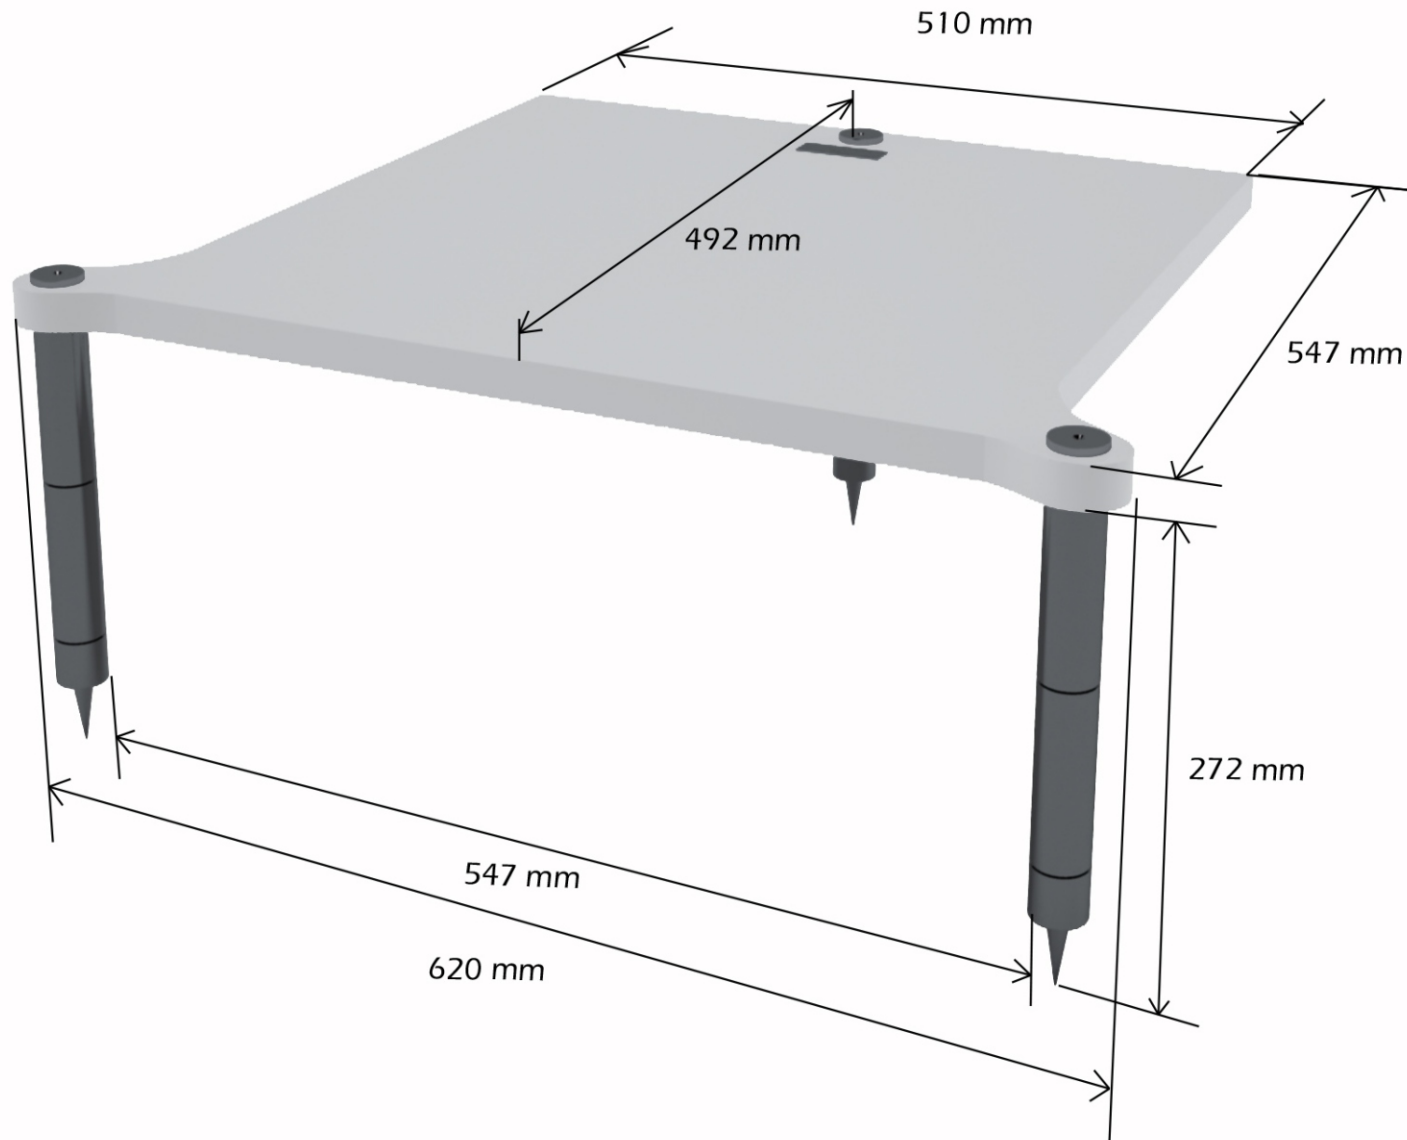

LIGHT TRIPOD useful height bottom shelf

LIGHT TRIPOD useful height 122 mm

LIGHT TRIPOD useful height 172 mm

LIGHT TRIPOD useful height 222 mm

LIGHT TRIPOD useful height 272 mm

LIGHT TRIPOD useful height 322 mm