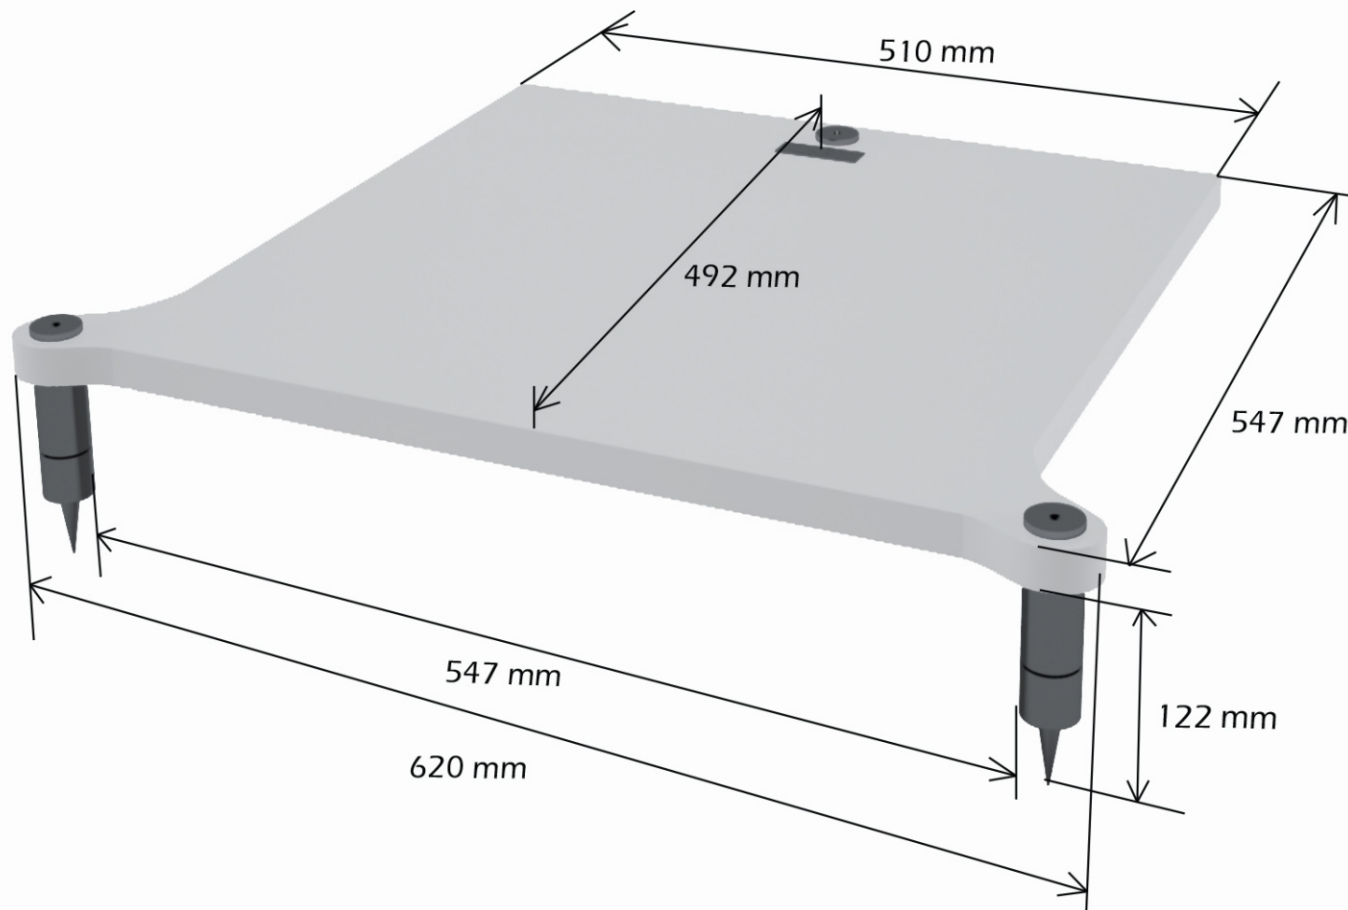

LIGHT TRIPOD useful height bottom shelf

LIGHT TRIPOD useful height 122 mm

LIGHT TRIPOD useful height 172 mm

LIGHT TRIPOD useful height 222 mm

LIGHT TRIPOD useful height 272 mm

LIGHT TRIPOD useful height 322 mm