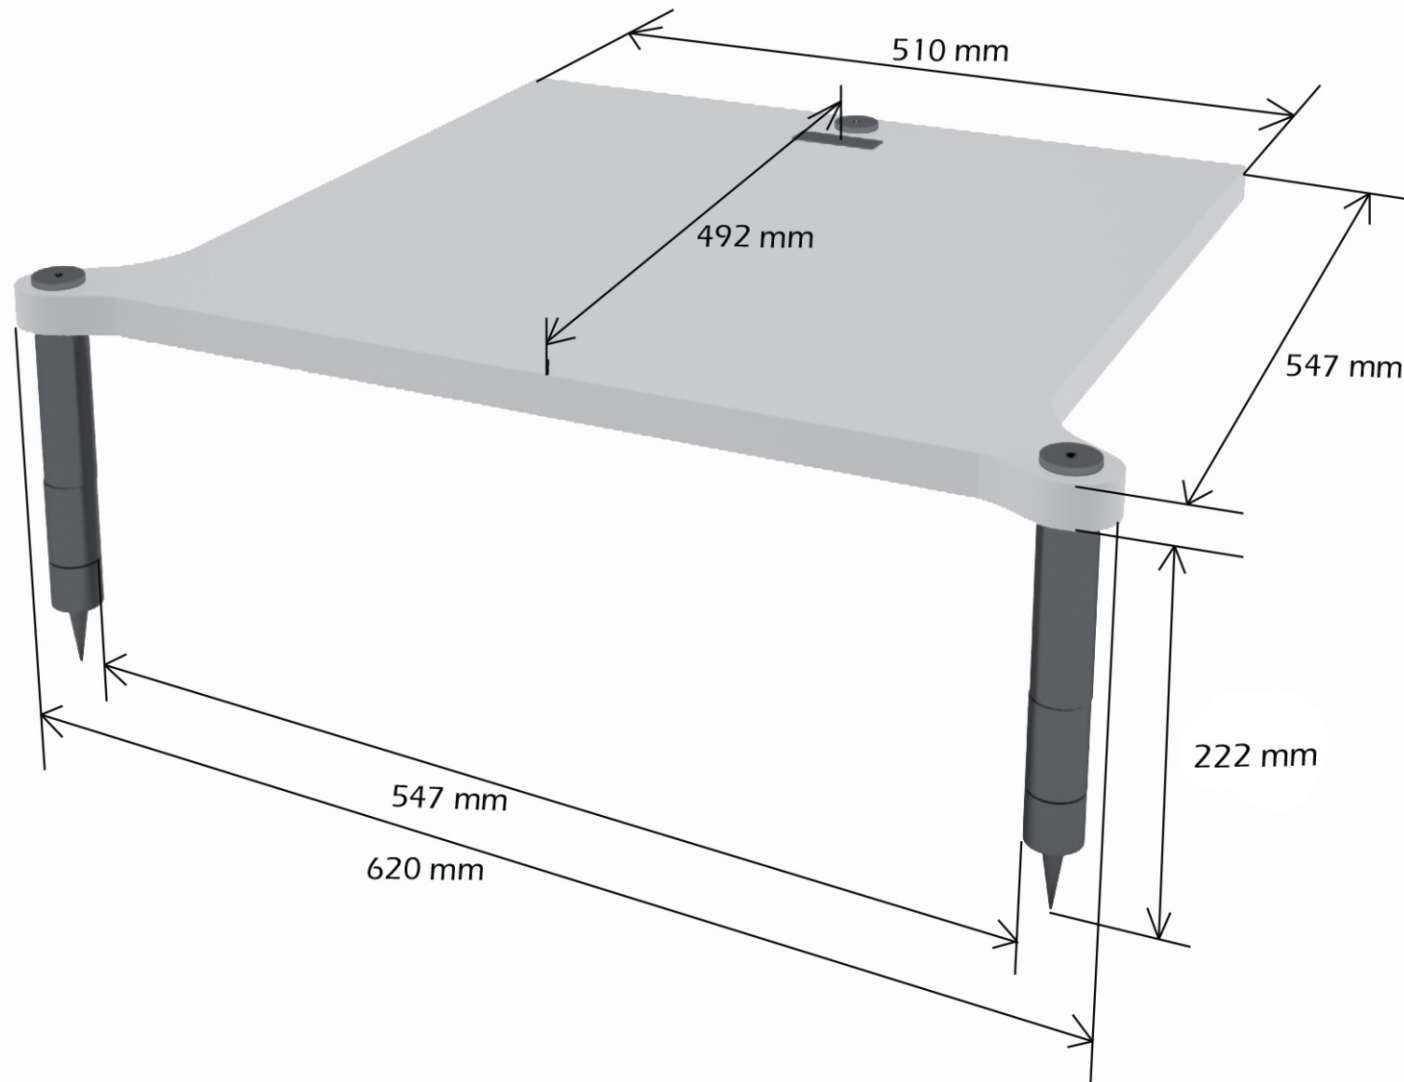

LIGHT TRIPOD useful height bottom shelf

LIGHT TRIPOD useful height 122 mm

LIGHT TRIPOD useful height 172 mm

LIGHT TRIPOD useful height 222 mm

LIGHT TRIPOD useful height 272 mm

LIGHT TRIPOD useful height 322 mm