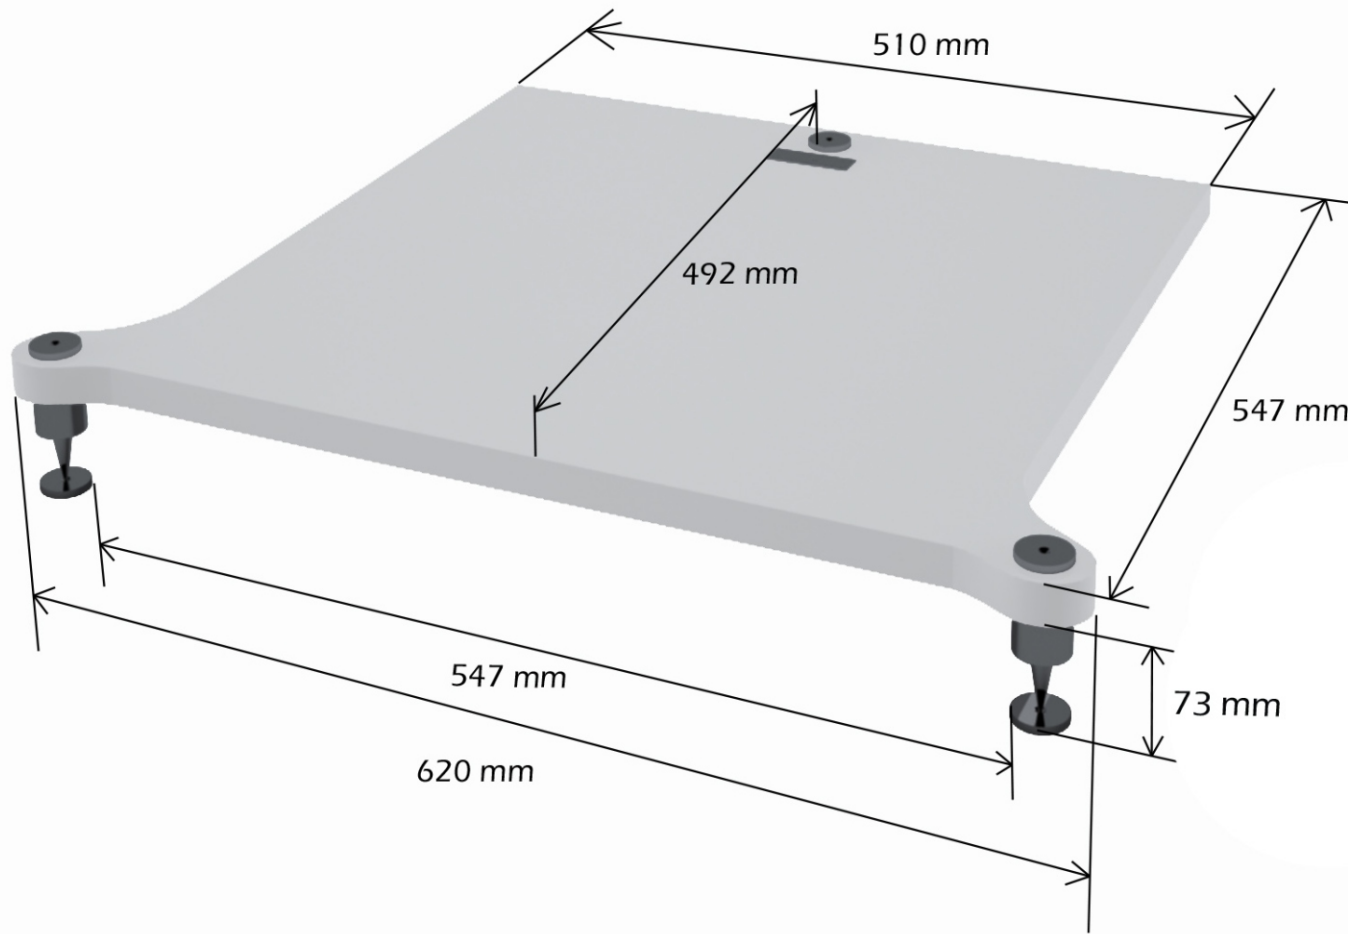

LIGHT TRIPOD useful height bottom shelf

LIGHT TRIPOD useful height 122 mm

LIGHT TRIPOD useful height 172 mm

LIGHT TRIPOD useful height 222 mm

LIGHT TRIPOD useful height 272 mm

LIGHT TRIPOD useful height 322 mm