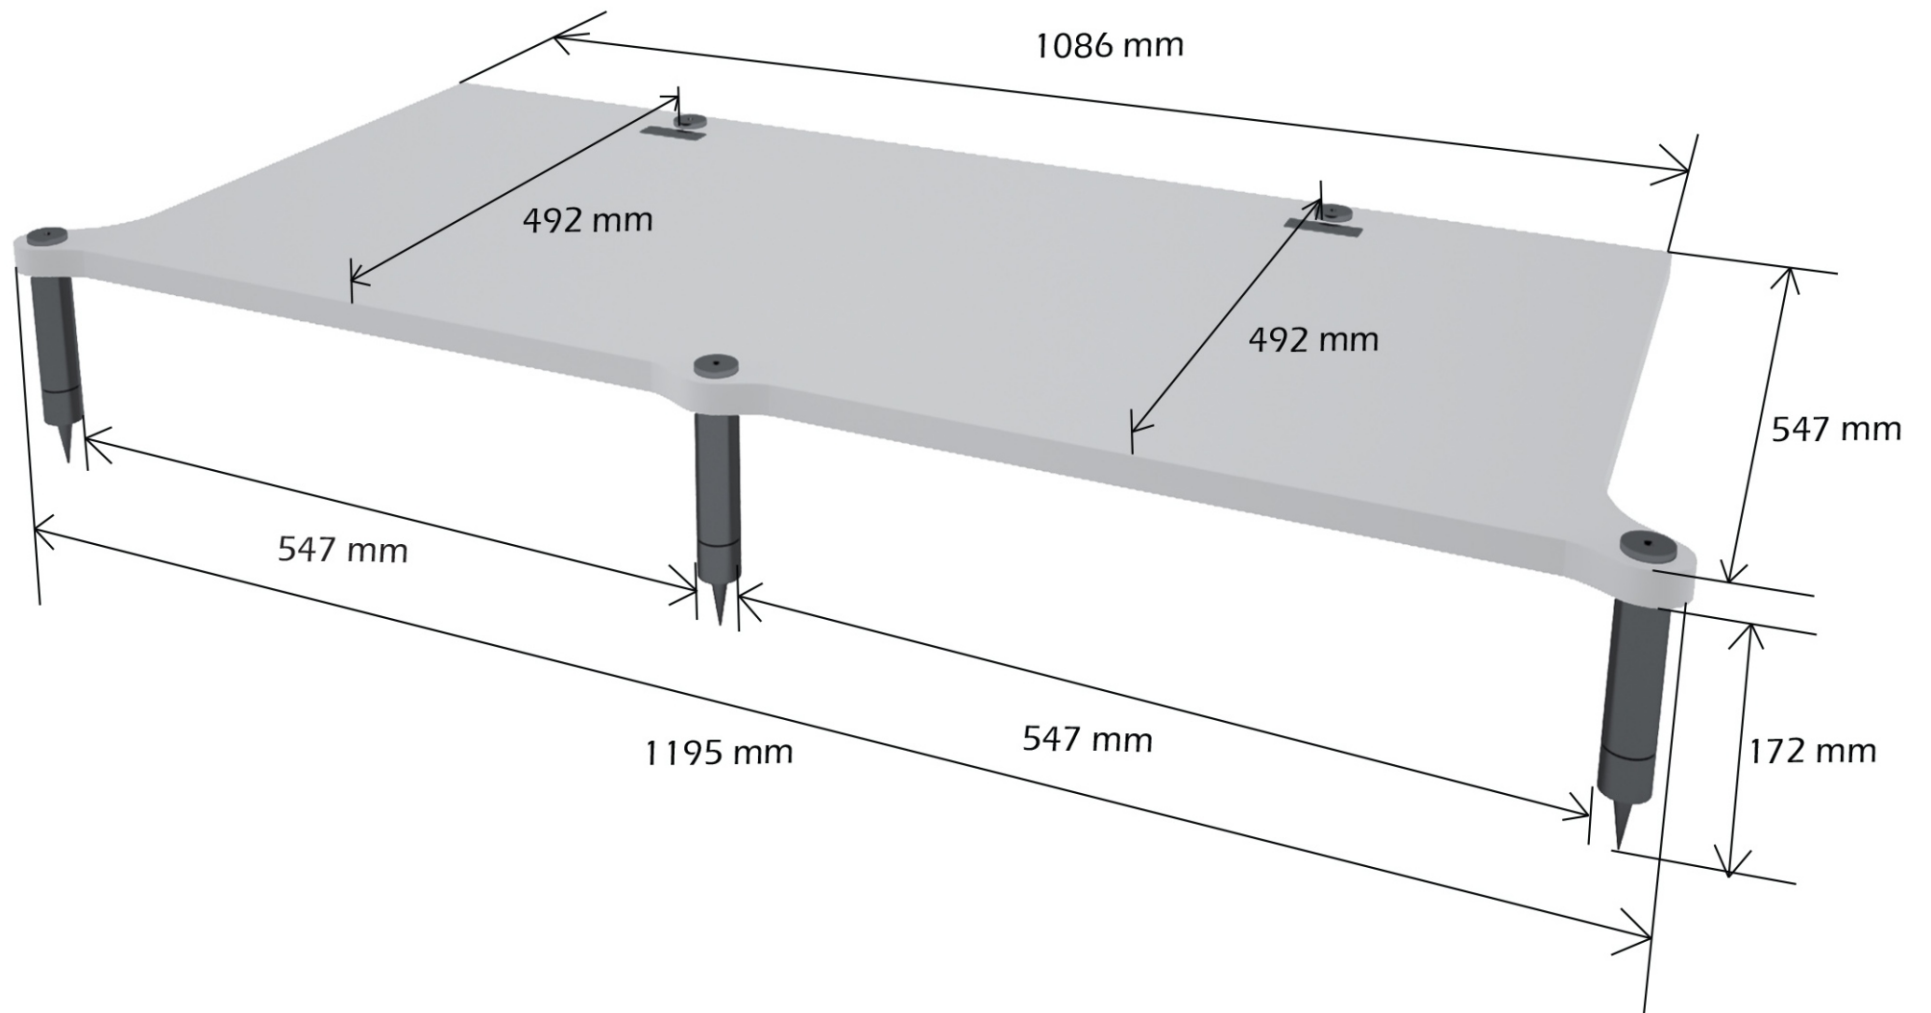

LIGHT DOUBLE TRIPOD useful height bottom shelf

LIGHT DOUBLE TRIPOD useful height 122 mm

LIGHT DOUBLE TRIPOD useful height 172 mm

LIGHT DOUBLE TRIPOD useful height 222 mm

LIGHT DOUBLE TRIPOD useful height 272 mm

LIGHT DOUBLE TRIPOD useful height 322 mm