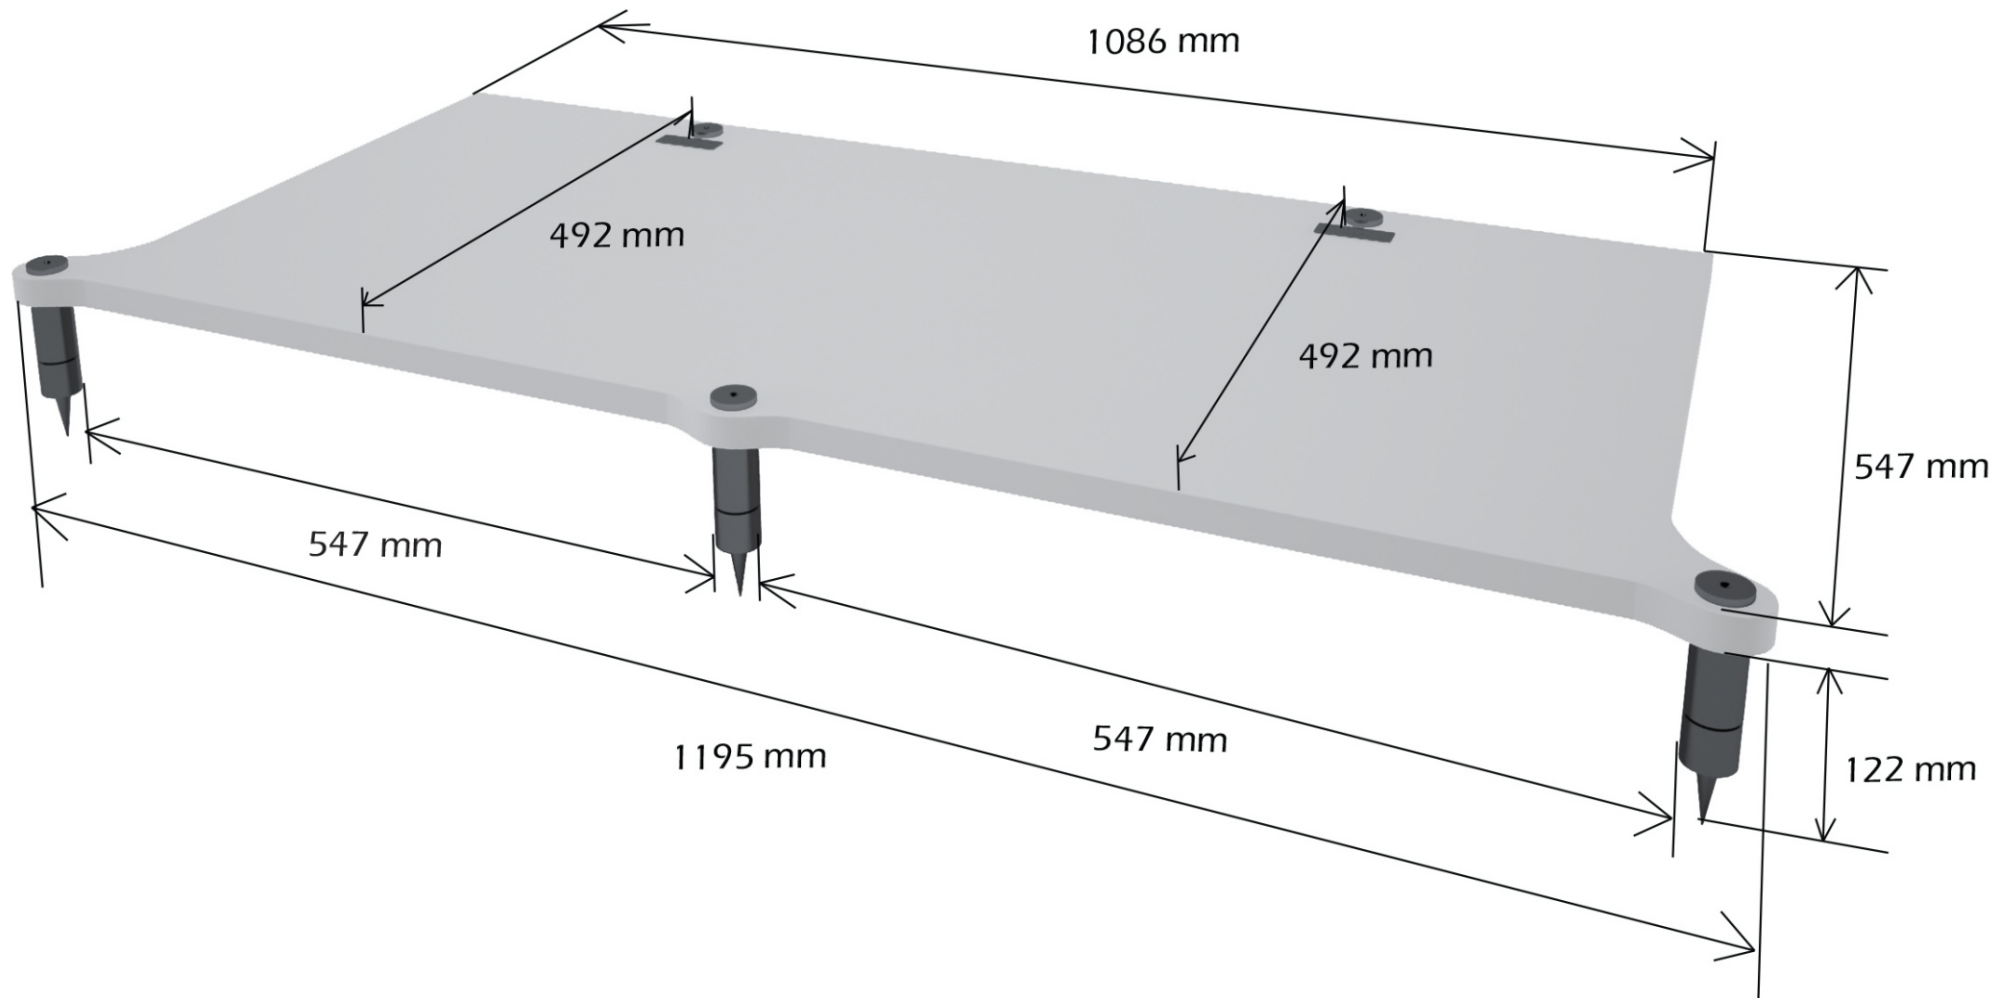

LIGHT DOUBLE TRIPOD useful height bottom shelf

LIGHT DOUBLE TRIPOD useful height 122 mm

LIGHT DOUBLE TRIPOD useful height 172 mm

LIGHT DOUBLE TRIPOD useful height 222 mm

LIGHT DOUBLE TRIPOD useful height 272 mm

LIGHT DOUBLE TRIPOD useful height 322 mm