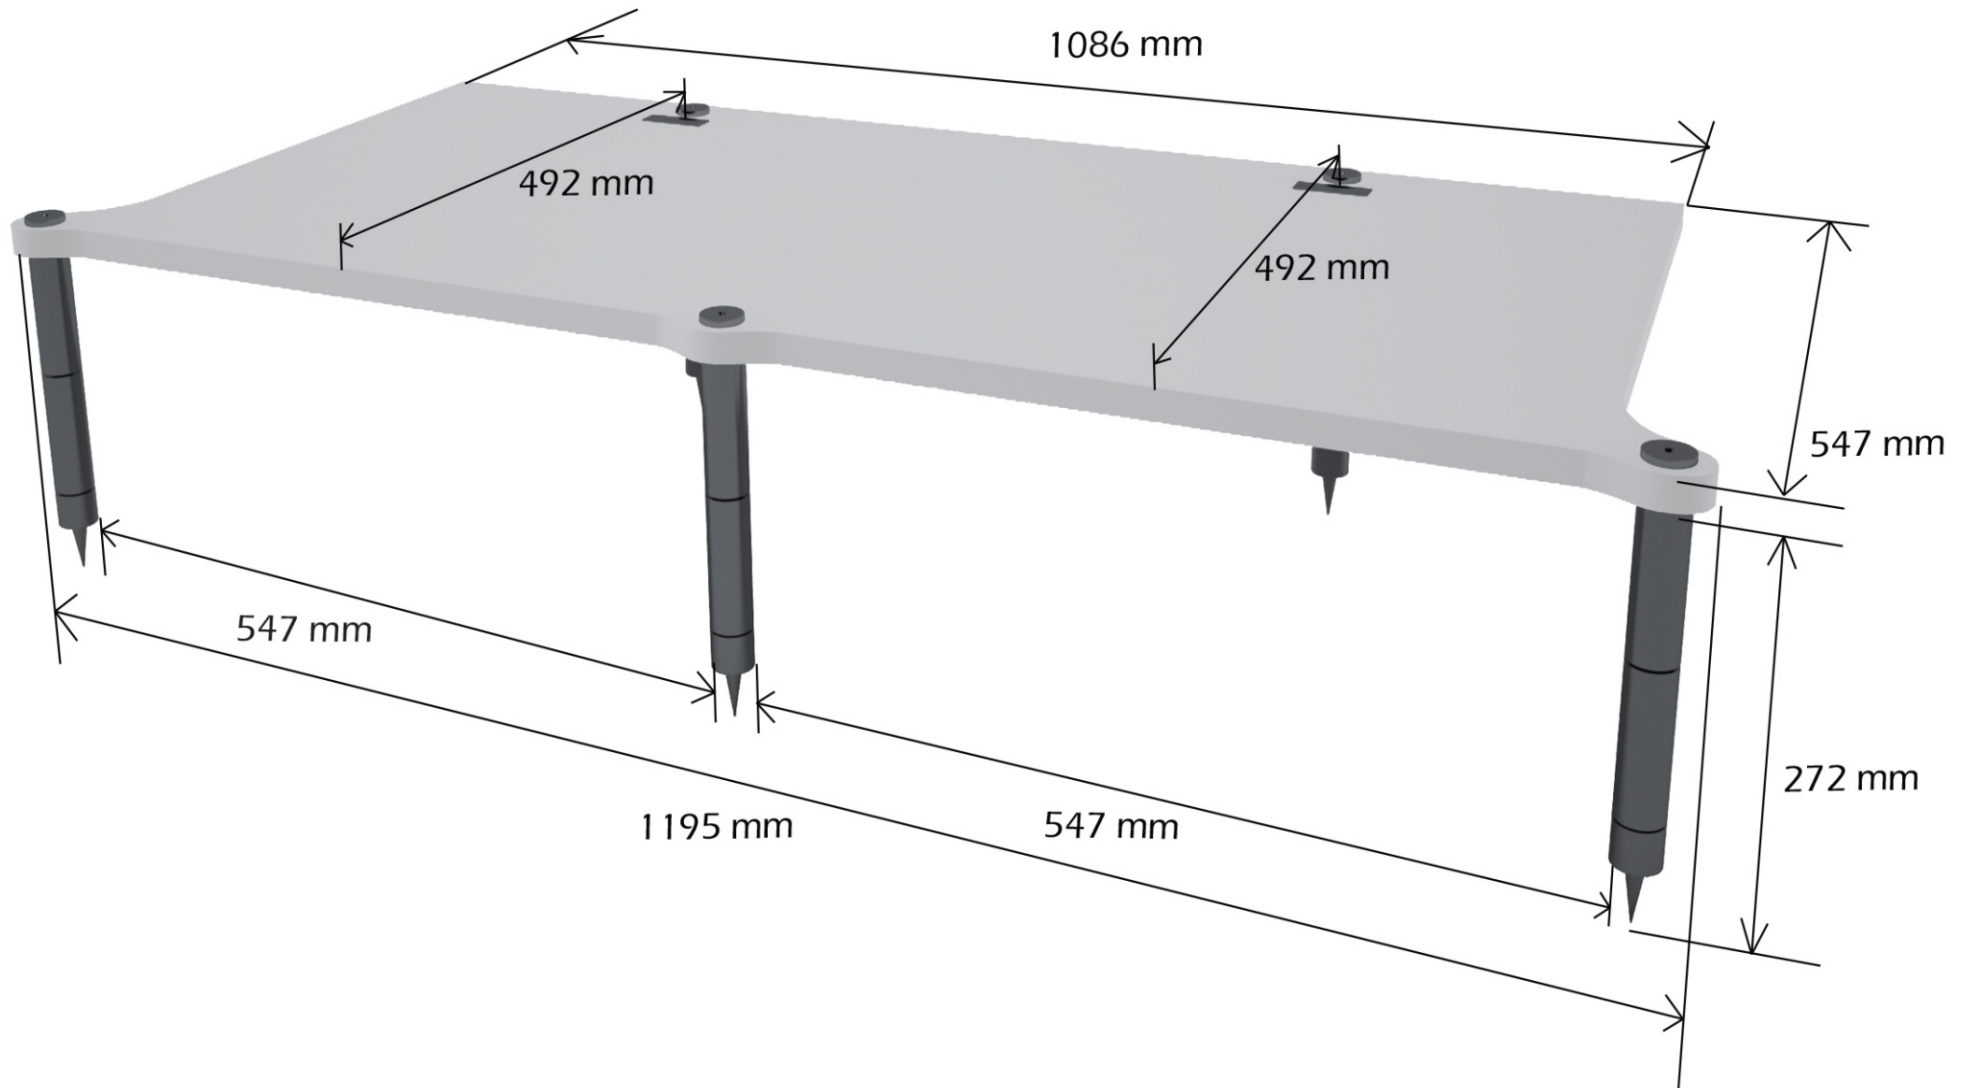

LIGHT DOUBLE TRIPOD useful height bottom shelf

LIGHT DOUBLE TRIPOD useful height 122 mm

LIGHT DOUBLE TRIPOD useful height 172 mm

LIGHT DOUBLE TRIPOD useful height 222 mm

LIGHT DOUBLE TRIPOD useful height 272 mm

LIGHT DOUBLE TRIPOD useful height 322 mm