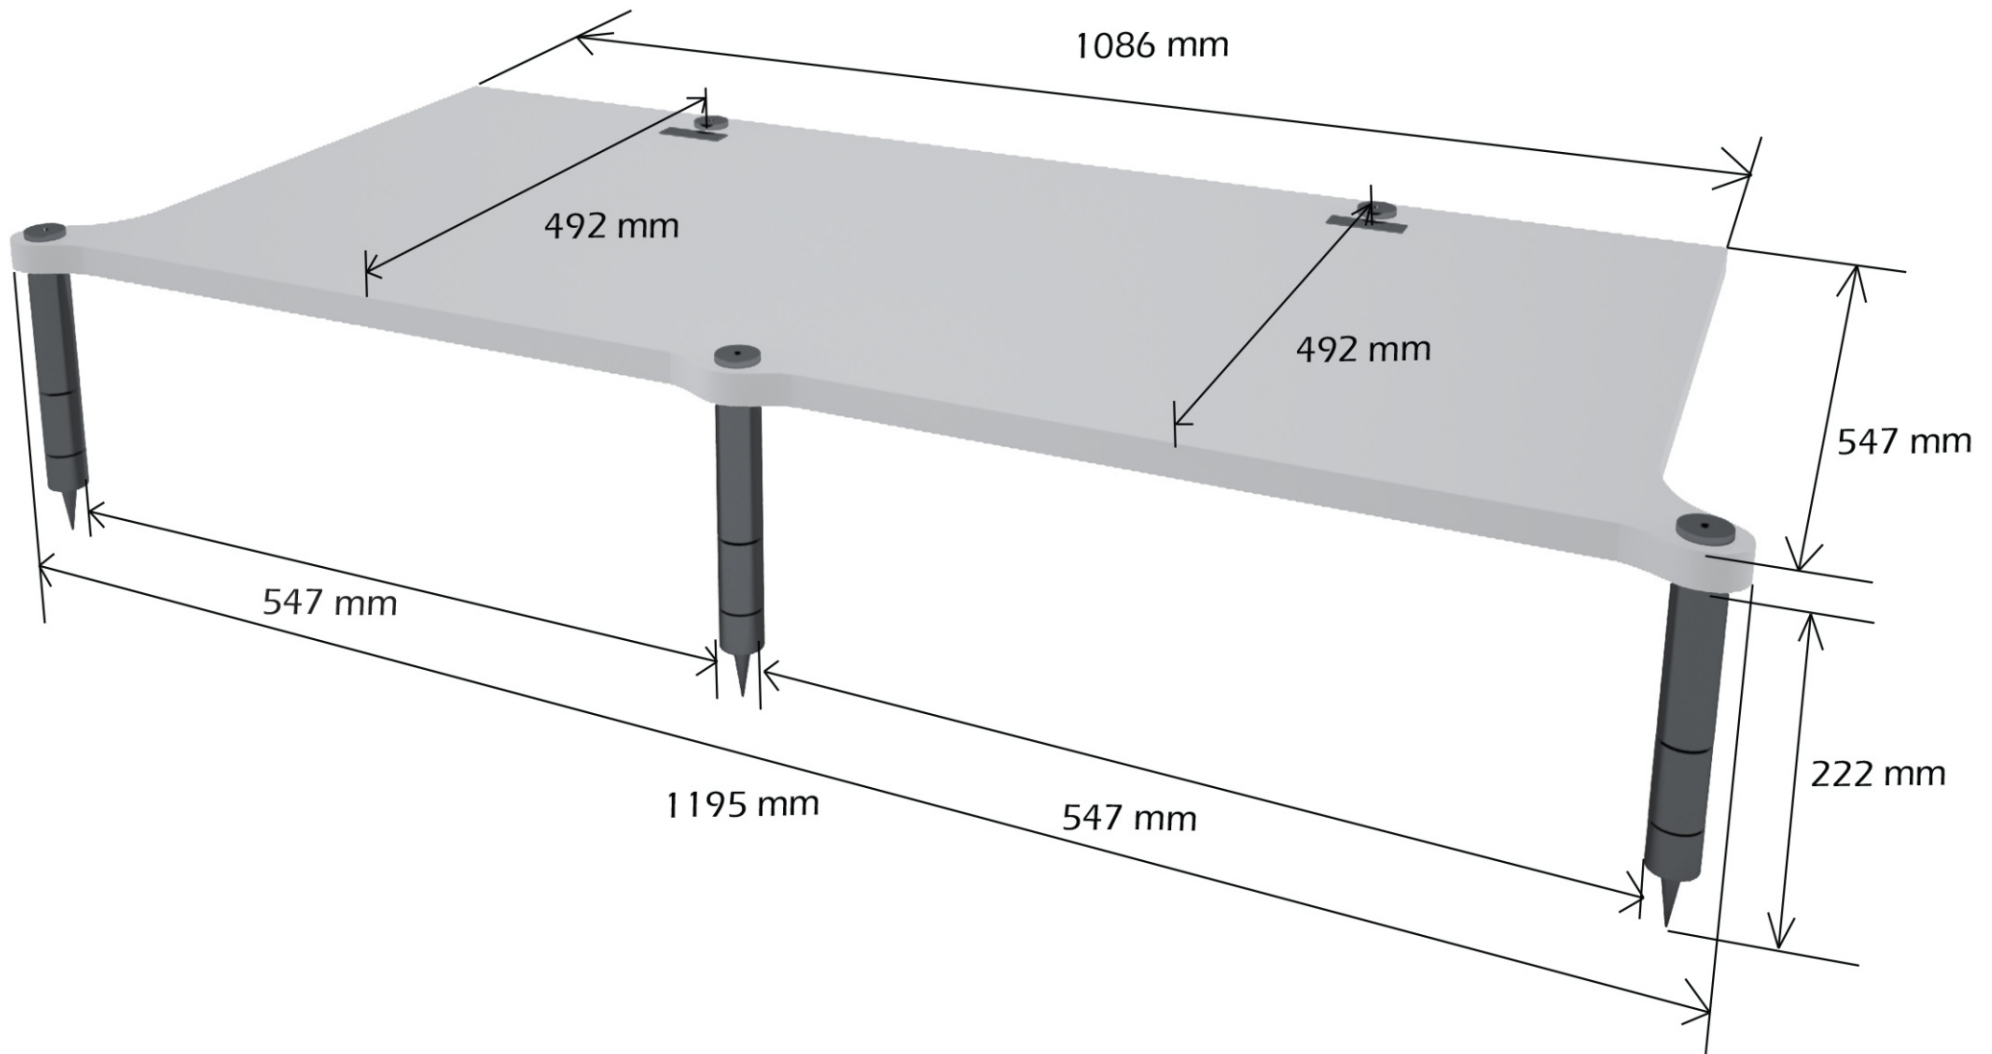

LIGHT DOUBLE TRIPOD useful height bottom shelf

LIGHT DOUBLE TRIPOD useful height 122 mm

LIGHT DOUBLE TRIPOD useful height 172 mm

LIGHT DOUBLE TRIPOD useful height 222 mm

LIGHT DOUBLE TRIPOD useful height 272 mm

LIGHT DOUBLE TRIPOD useful height 322 mm