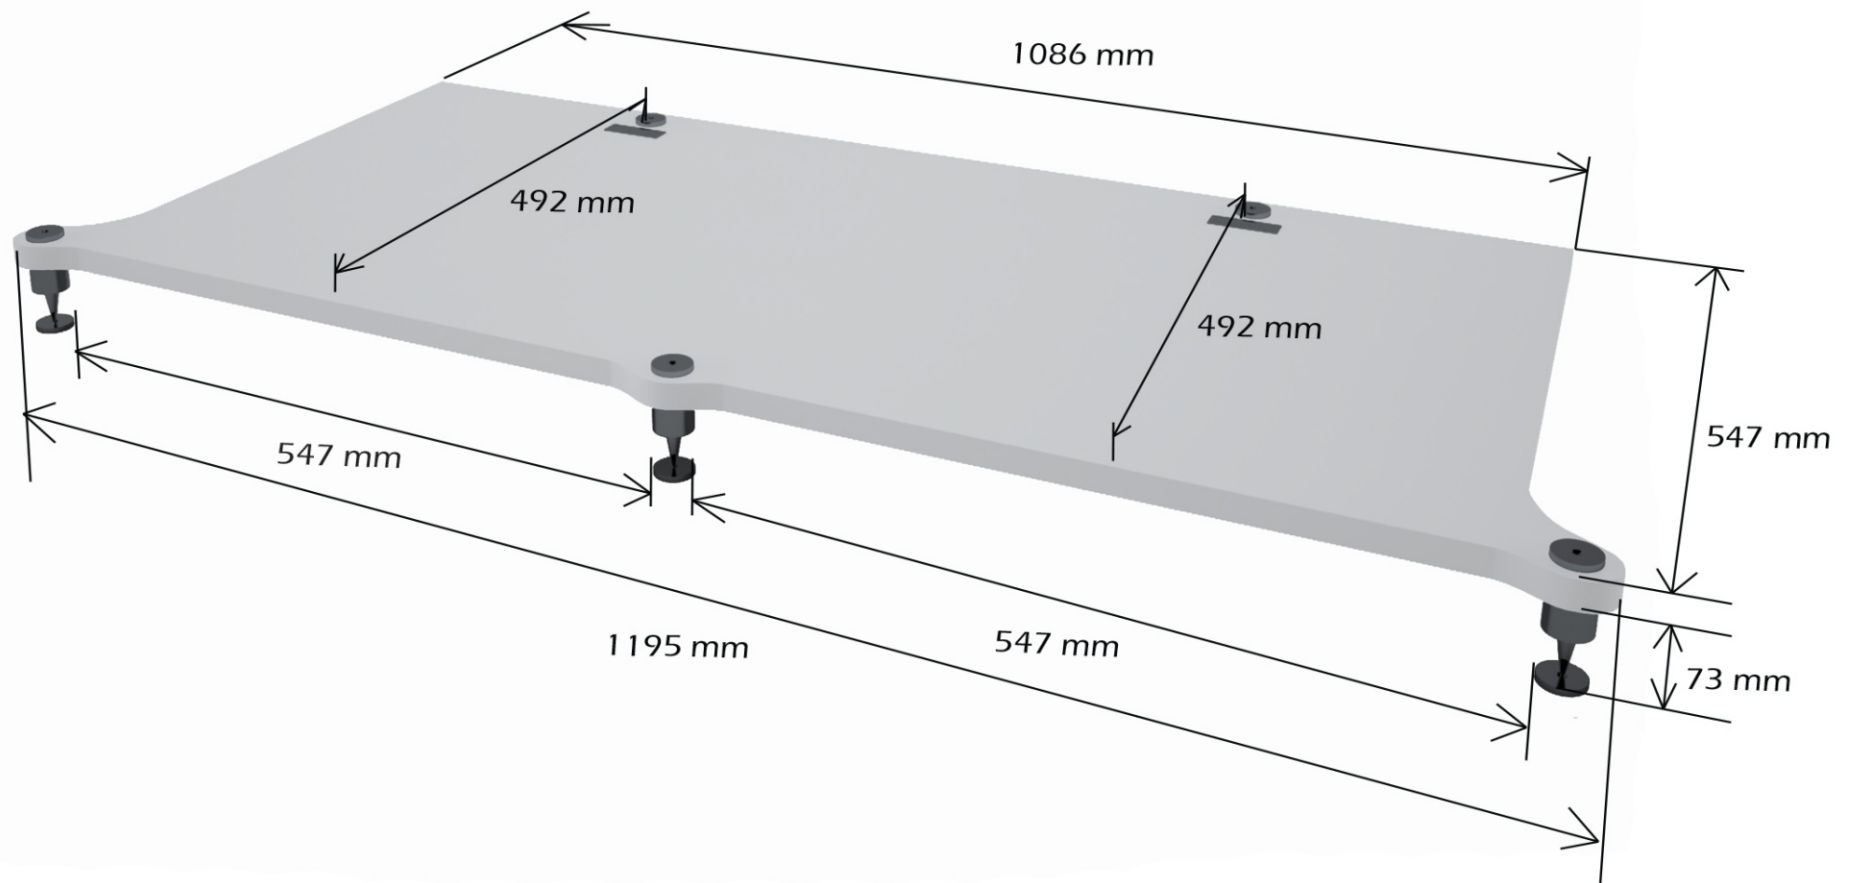

LIGHT DOUBLE TRIPOD useful height bottom shelf

LIGHT DOUBLE TRIPOD useful height 122 mm

LIGHT DOUBLE TRIPOD useful height 172 mm

LIGHT DOUBLE TRIPOD useful height 222 mm

LIGHT DOUBLE TRIPOD useful height 272 mm

LIGHT DOUBLE TRIPOD useful height 322 mm